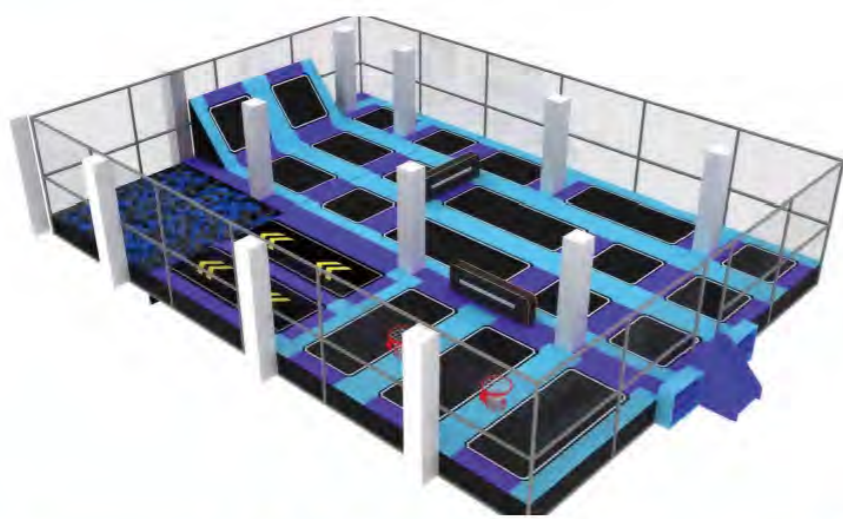

FY251-02
 3+ Age Group 3-12
 Capacity 50
 Use Zone 2200x1900cm
 Structure Size 1800x1500x400cm

FY252-02
 3+ Age Group 3-12
 Capacity 15
 Use Zone 1400x900cm
 Structure Size 1000x500x400cm

Company Profile
Outdoor Playground Products
Park Fitness Equipment
Indoor Playground Products
Naughty Castle
Trampoline Park
Plastic Climbing
Plastic Slide
Rocking Horse
Plastic Table and Chairs