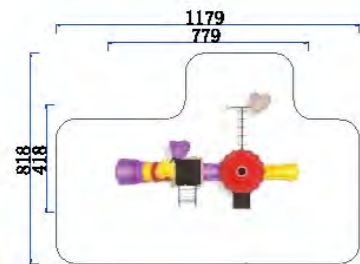

FY089-03

- 3+ Age Group 3-12
- Capacity 12
- Use Zone 1179x818cm
- Structure Size 779x418x371cm