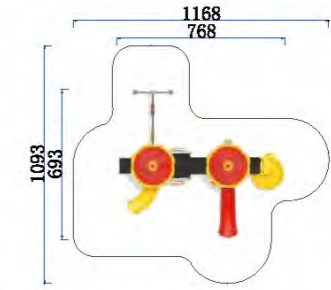

FY064-01
 3+ Age Group 3-12
 Capacity 12
 Use Zone 1168x1093cm
 Structure Size 768x693x520cm

FY063-02
 3+ Age Group 3-12
 Capacity 30
 Use Zone 1389x1058cm
 Structure Size 989x658x520cm

FY064-02
 3+ Age Group 3-12
 Capacity 20
 Use Zone 1130x1066cm
 Structure Size 730x666x490cm