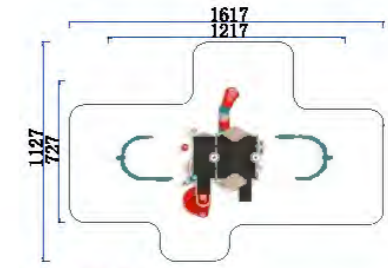

FY072-01

- 3+ Age Group 3-12
- Capacity 24
- Use Zone 1617x1127cm
- Structure Size 1217x727x544cm

FY071-02

- 3+ Age Group 3-12
- Capacity 12
- Use Zone 1171x902cm
- Structure Size 771x502x514cm

FY072-02

- 3+ Age Group 3-12
- Capacity 25
- Use Zone 1640x1082cm
- Structure Size 1240x682x600cm