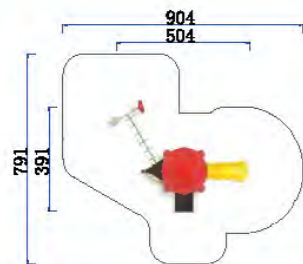

FY085-03

- Age Group 3-12
- Capacity 4
- Use Zone 904x791cm
- Structure Size 504x391x367cm