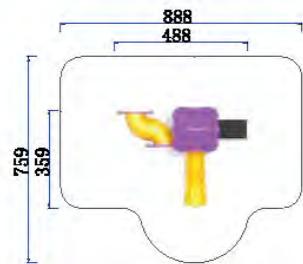

Playground Turf

Park Fitness Equipment

Indoor Playground Products

PROCOVER RECUBRIMIENTOS SAS

LARGE SLIDE
CLASSIC SLIDE SERIES

FY085-01

- Age Group 3-12
- Capacity 8
- Use Zone 681x675cm
- Structure Size 281x275x354cm