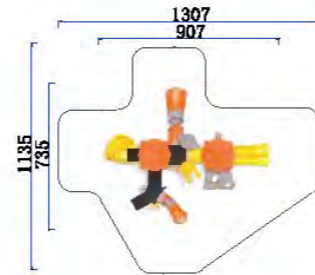

PROCOVER RECUBRIMIENTOS SAS

LARGE SLIDE
SUNSHINE DREAM SERIES