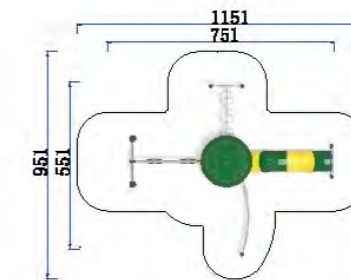

FY104-02

- 3+ Age Group 3-12
- Capacity 12
- Use Zone 1151x951cm
- Structure Size 751x551x366cm