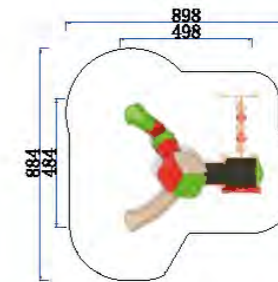

FY102-02

- 3+ Age Group 3-12
- Capacity 8
- Use Zone 898x884cm
- Structure Size 498x484x400cm