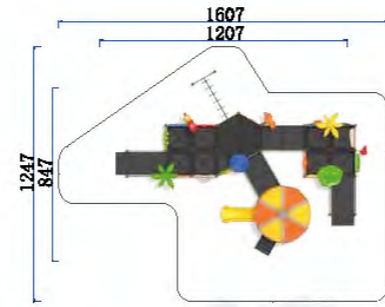

Playground Turf

Park Fitness Equipment

Indoor Playground Products

PROCOVER RECUBRIMIENTOS SAS

INCLUSIVE PLAYGROUND 

Inclusive Playground

FY112-01	
Age Group	3-12
Capacity	25
Use Zone	1607x1247cm
Structure Size	1207x847x462cm