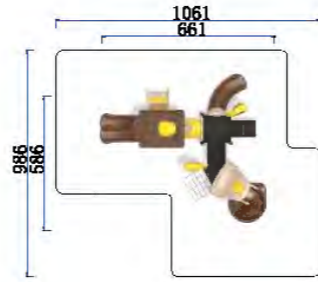

Playground Turf

Park Fitness Equipment

Indoor Playground Products

PROCOVER RECUBRIMIENTOS SAS

LARGE SLIDE
MAGIC TREE HOUSE SERIES

FY051-01	
Age Group	3-12
Capacity	24
Use Zone	1061x986cm
Structure Size	661x586x423cm