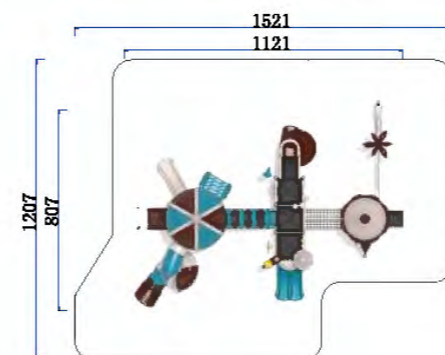

Tropical Rain Forest Series

CRA 77 B #45G-37

Medellín- Colombia

HAPPY CHILDHOOD FEIYOU TOGETHER 066
+57 3106464759