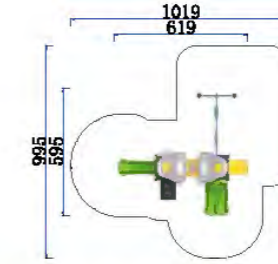

Park Fitness Equipment

Indoor Playground Products

PROCOVER RECUBRIMIENTOS SAS

LARGE SLIDE
CLASSIC SLIDE SERIES

FY087-01

- Age Group 3-12
- Capacity 8
- Use Zone 888x895cm
- Structure Size 488x495x371cm

FY088-01