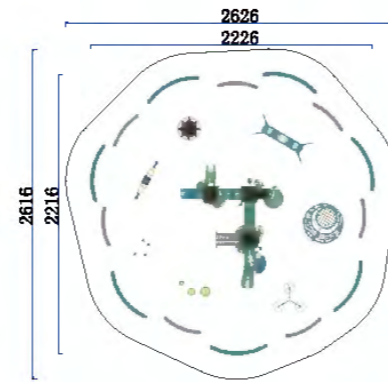

PROCOVER RECUBRIMIENTOS SAS

Impression of Jiangnan Series

FY036-01	
3+ Age Group	3-12
Capacity	45
Use Zone	2626×2616cm
Structure Size	2226×2216×520cm