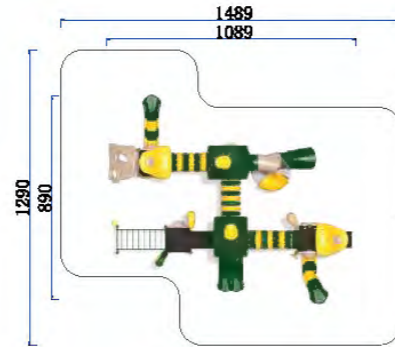

Dog Park Playground

Playground Turf

Park Fitness Equipment

Indoor Playground Products

PROCOVER RECUBRIMIENTOS SAS

Dream Sail Series

FY048-01	
3+ Age Group	3-12
Capacity	28
Use Zone	1489x1290cm
Structure Size	1089x890x569cm