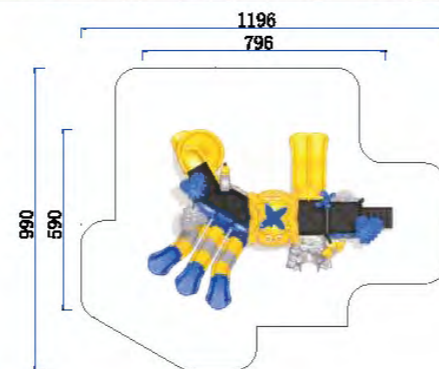

Forest Adventure Series

CRA 77 B #45G-37

Medellín- Colombia

HAPPY CHILDHOOD FEIYOU TOGETHER 040
+57 3106464759