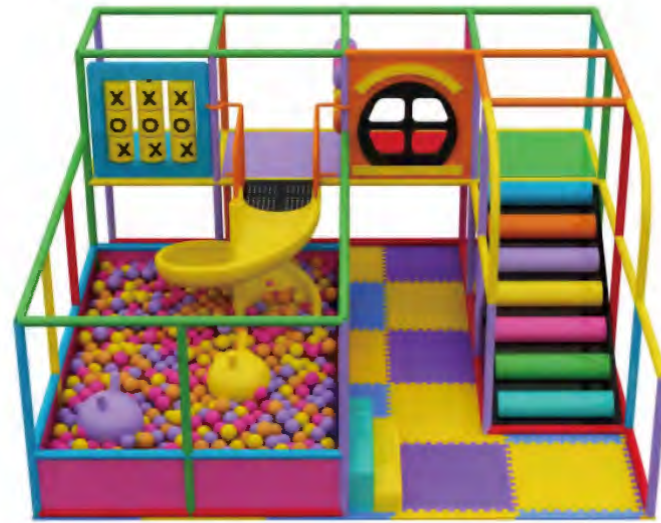

PROCOVER RECUBRIMIENTOS SAS

NAUGHTY CASTLE

FY249-01

- 3+ Age Group 3-12
- Capacity 15
- Use Zone 900x900cm
- Structure Size 500x500x280cm