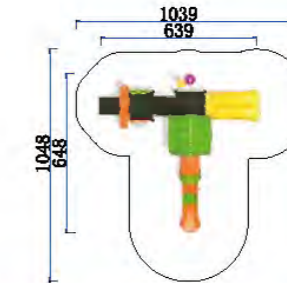

FY110-01

- 3+ Age Group 3-12
- Capacity 16
- Use Zone 1039x1048cm
- Structure Size 639x648x448cm