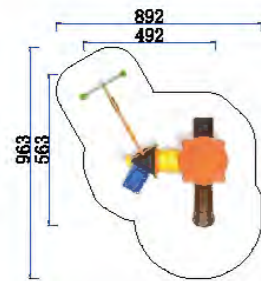

FY099-02

- 3+ Age Group 3-12
- Capacity 10
- Use Zone 892x963cm
- Structure Size 492x563x367cm