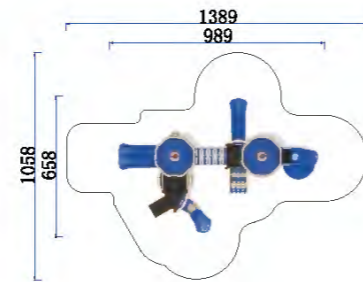

FY064-01
 3+ Age Group 3-12
 Capacity 12
 Use Zone 1168x1093cm
 Structure Size 768x693x520cm

FY063-02
 3+ Age Group 3-12
 Capacity 30
 Use Zone 1389x1058cm
 Structure Size 989x658x520cm

FY064-02
 3+ Age Group 3-12
 Capacity 20
 Use Zone 1130x1066cm
 Structure Size 730x666x490cm