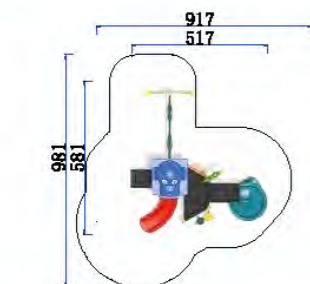

FY103-03

- 3+ Age Group 3-12
- Capacity 15
- Use Zone 917x981cm
- Structure Size 517x581x363cm