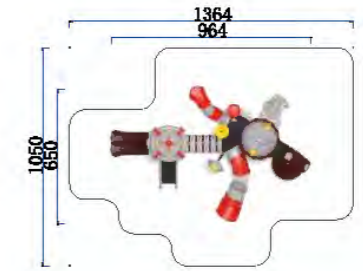

FY060-01

- 3+ Age Group 3-12
- Capacity 22
- Use Zone 1241x934cm
- Structure Size 841x534x393cm

FY059-02

- 3+ Age Group 3-12
- Capacity 20
- Use Zone 1164x995cm
- Structure Size 764x595x463cm

FY060-02

- 3+ Age Group 3-12
- Capacity 19
- Use Zone 1364x1050cm
- Structure Size 964x650x437cm