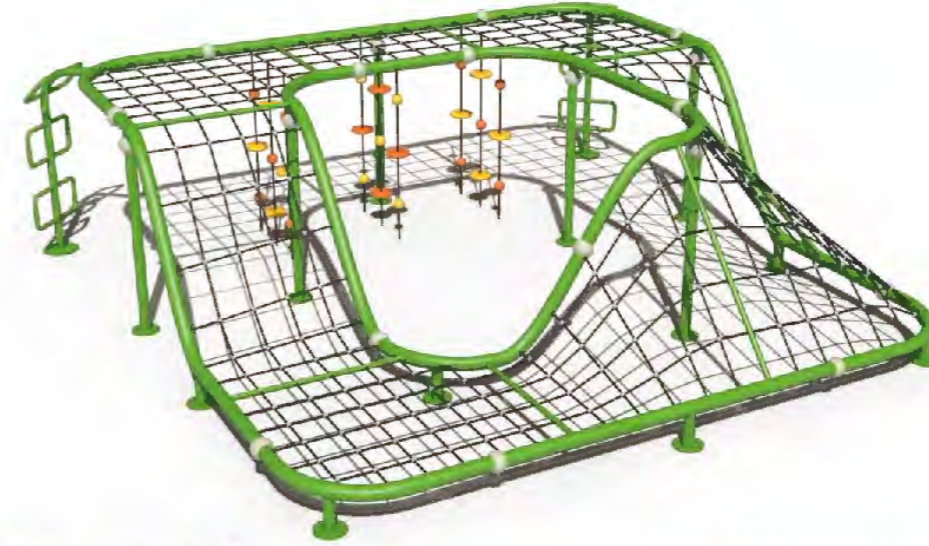

FY138-01	
Age Group	5-12
Capacity	15
Use Zone	1080x1040cm
Structure Size	680x640x200cm