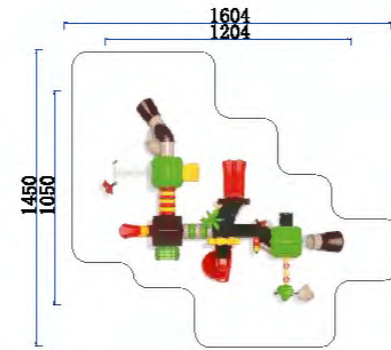

Dog Park Playground

Playground Turf

Park Fitness Equipment

Indoor Playground Products

PROCOVER RECUBRIMIENTOS SAS

Magic Tree House Series

FY074-01	
3+ Age Group	3-12
Capacity	30
Use Zone	1604x1450cm
Structure Size	1204x1050x503cm