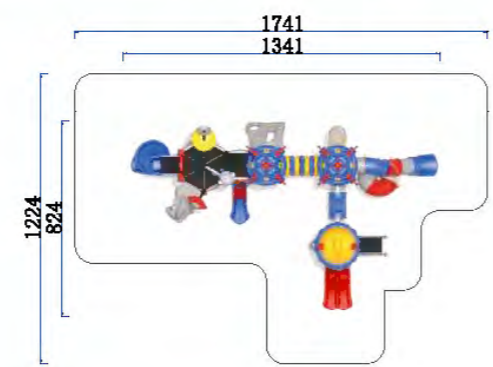

Dog Park Playground

Playground Turf

Park Fitness Equipment

Indoor Playground Products

PROCOVER RECUBRIMIENTOS SAS

FY057-01
3+ Age Group 3-12
 Capacity 45
 Use Zone 1741x1224cm
 Structure Size 1341x824x603cm