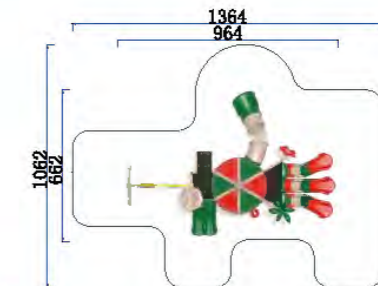

FY068-01

- Age Group 3-12
- Capacity 11
- Use Zone 1128x1007cm
- Structure Size 728x607x370cm

FY067-02

- Age Group 3-12
- Capacity 12
- Use Zone 1526x1053cm
- Structure Size 1126x653x608cm

FY068-02

- Age Group 3-12
- Capacity 10
- Use Zone 1364x1062cm
- Structure Size 964x662x498cm