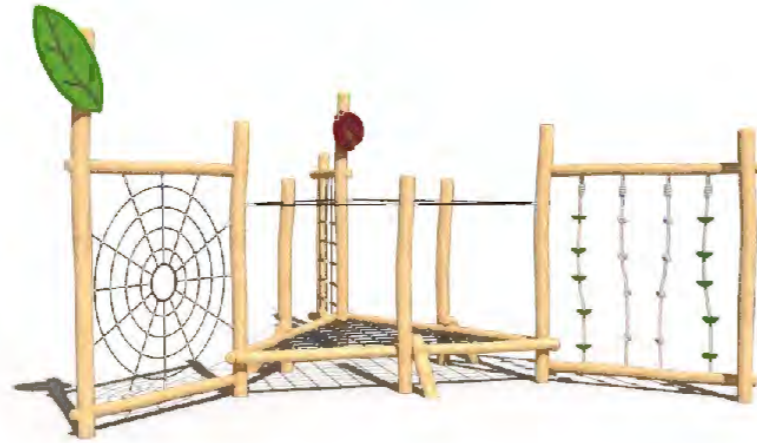

PROCOVER RECUBRIMIENTOS SAS

WOODEN PLAYGROUND ROBINIA SERIES

- 3+ Age Group 3-12
- Capacity 8
- Use Zone 1100x1110cm
- Structure Size 700x710x320cm

FY199-02