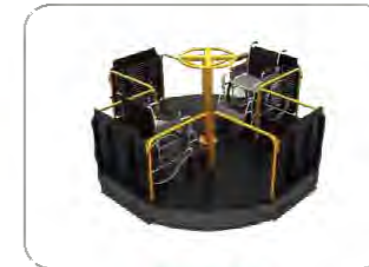

FY240-12

Size:Φ260×110cm