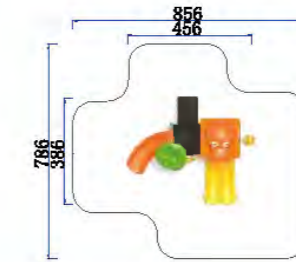

FY090-01

- 3+ Age Group 3-12
- Capacity 8
- Use Zone 856x786cm
- Structure Size 456x386x327cm