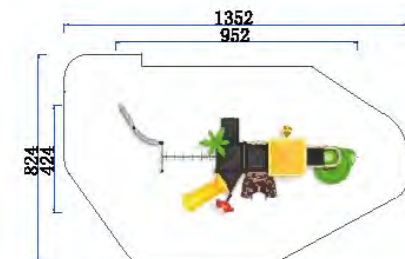

FY095-03

- 3+ Age Group 3-12
- Capacity 15
- Use Zone 1352x824cm
- Structure Size 952x424x430cm