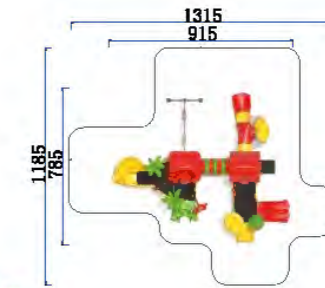

FY075-02

3+ Age Group 3-12
Capacity 28
Use Zone 1605x1054cm
Structure Size 1205x654x470cm

FY076-02

3+ Age Group 3-12
Capacity 36
Use Zone 1315x1185cm
Structure Size 915x785x503cm