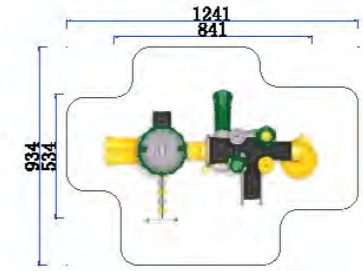

FY060-01

- 3+ Age Group 3-12
- Capacity 22
- Use Zone 1241x934cm
- Structure Size 841x534x393cm

FY059-02

- 3+ Age Group 3-12
- Capacity 20
- Use Zone 1164x995cm
- Structure Size 764x595x463cm

FY060-02

- 3+ Age Group 3-12
- Capacity 19
- Use Zone 1364x1050cm
- Structure Size 964x650x437cm