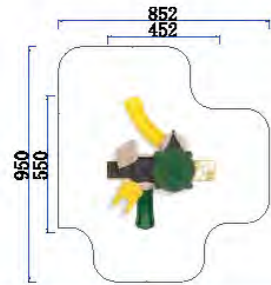

PROCOVER RECUBRIMIENTOS SAS

LARGE SLIDE
CLASSIC SLIDE SERIES

FY089-01

- 3+ Age Group 3-12
- Capacity 8
- Use Zone 852x950cm
- Structure Size 452x550x403cm