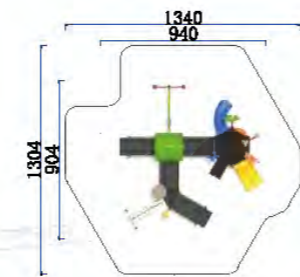

FY114-01

- 3+ Age Group 3-12
- Capacity 20
- Use Zone 1145x1013cm
- Structure Size 745x613x367cm

FY113-02

- 3+ Age Group 3-12
- Capacity 20
- Use Zone 1340x1304cm
- Structure Size 940x904x379cm

FY114-02

- 3+ Age Group 3-12
- Capacity 25
- Use Zone 1092x1060cm
- Structure Size 692x660x307cm