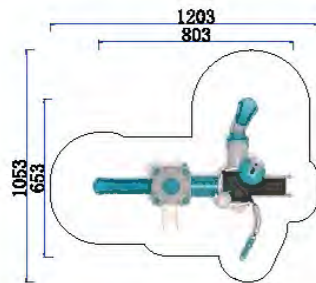

FY107-02

- 3+ Age Group 3-12
- Capacity 14
- Use Zone 1203x1053cm
- Structure Size 803x653x475cm