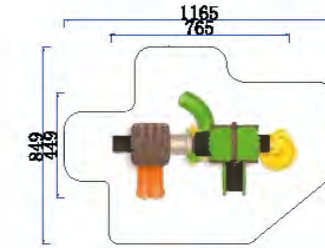

FY026-01
 3+ Age Group 3-12
 Capacity 20
 Use Zone 1165x849cm
 Structure Size 765x449x407cm

FY025-02
 3+ Age Group 3-12
 Capacity 25
 Use Zone 1378x1044cm
 Structure Size 978x644x487cm

FY026-02
 3+ Age Group 3-12
 Capacity 25
 Use Zone 1419x1141cm
 Structure Size 1019x741x437cm