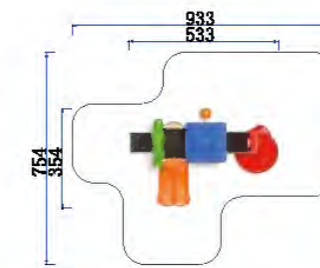

FY092-01

- Age Group 3-12
- Capacity 12
- Use Zone 933x754cm
- Structure Size 533x354x370cm