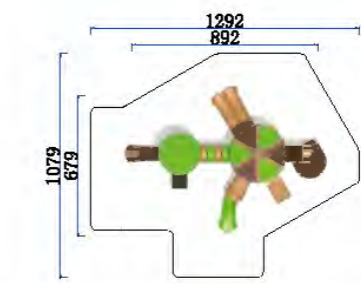

FY108-02

- 3+ Age Group 3-12
- Capacity 20
- Use Zone 1292x1079cm
- Structure Size 892x679x498cm