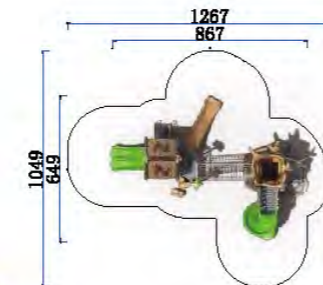

FY018-01	
3+ Age Group	3-12
Capacity	30
Use Zone	1828x1238cm
Structure Size	1428x838x428cm