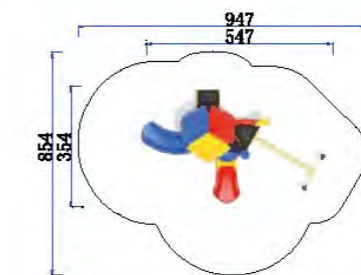

FY100-01

- 3+ Age Group 3-12
- Capacity 15
- Use Zone 1250x910cm
- Structure Size 850x510x391cm

FY099-02

- 3+ Age Group 3-12
- Capacity 10
- Use Zone 892x963cm
- Structure Size 492x563x367cm

FY100-02

- 3+ Age Group 3-12
- Capacity 8
- Use Zone 947x854cm
- Structure Size 547x354x370cm