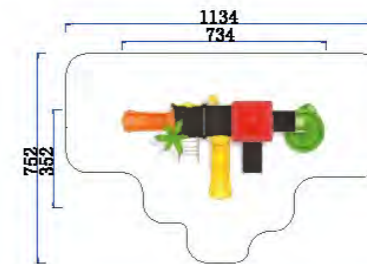

FY092-02

- Age Group 3-12
- Capacity 12
- Use Zone 1134x752cm
- Structure Size 734x352x370cm