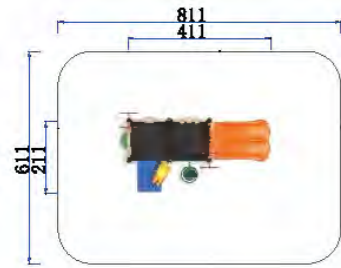

FY095-01

- 3+ Age Group 3-12
- Capacity 5
- Use Zone 811x611cm
- Structure Size 411x211x310cm

FY096-01

- 3+ Age Group 3-12
- Capacity 5
- Use Zone 936x821cm
- Structure Size 536x421x363cm

FY095-02

- 3+ Age Group 3-12
- Capacity 10
- Use Zone 985x841cm
- Structure Size 585x441x490cm