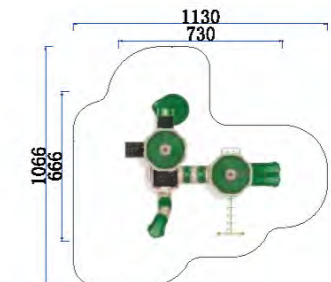

FY064-01
 3+ Age Group 3-12
 Capacity 12
 Use Zone 1168x1093cm
 Structure Size 768x693x520cm

FY063-02
 3+ Age Group 3-12
 Capacity 30
 Use Zone 1389x1058cm
 Structure Size 989x658x520cm

FY064-02
 3+ Age Group 3-12
 Capacity 20
 Use Zone 1130x1066cm
 Structure Size 730x666x490cm