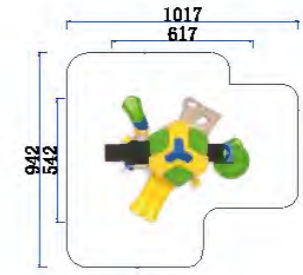

FY046-01

- 3+ Age Group 3-12
- Capacity 24
- Use Zone 1017x942cm
- Structure Size 617x542x415cm

FY045-02

- 3+ Age Group 3-12
- Capacity 45
- Use Zone 1610x988cm
- Structure Size 1210x588x525cm

FY046-02

- 3+ Age Group 3-12
- Capacity 15
- Use Zone 1063x950cm
- Structure Size 663x550x403cm