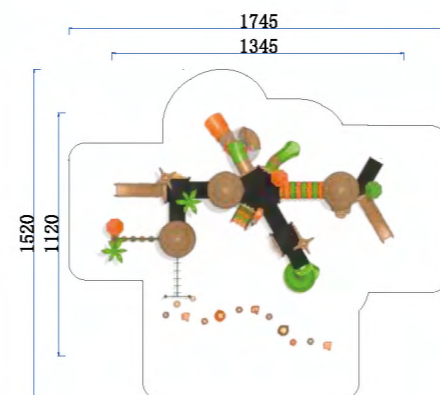

CRA 77 B #45G-37

Medellín- Colombia

HAPPY CHILDHOOD FEIYOU TOGETHER 028
+57 3106464759