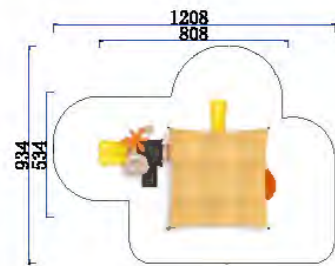

Dog Park Playground

Playground Turf

Park Fitness Equipment

Indoor Playground Products

PROCOVER RECUBRIMIENTOS SAS

LARGE SLIDE
CLASSIC SLIDE SERIES

FY097-01

- 3+ Age Group 3-12
- Capacity 8
- Use Zone 1104x527cm
- Structure Size 704x127x329cm