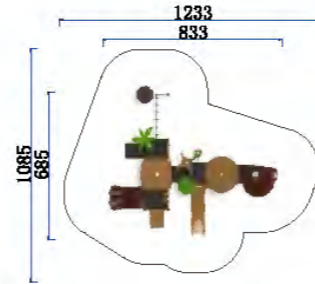

Garden Straw Series

CRA 77 B #45G-37

Medellín- Colombia

HAPPY CHILDHOOD FEIYOU TOGETHER 028
+57 3106464759

PROCOVER RECUBRIMIENTOS SAS

LARGE SLIDE
GARDEN STRAW SERIES

FY029-01

3+ Age Group 3-12
Capacity 25
Use Zone 1233x1085cm
Structure Size 833x685x453cm