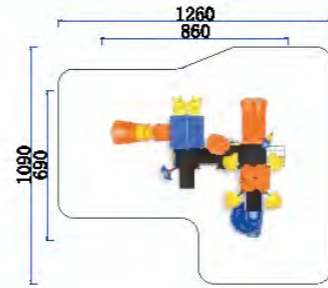

PROCOVER RECUBRIMIENTOS SAS

LARGE SLIDE
MAGIC TREE HOUSE SERIES