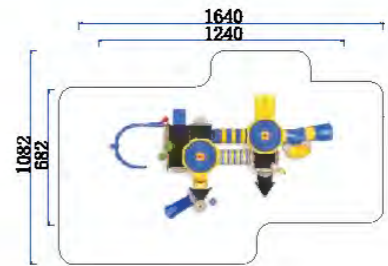

FY072-01

- 3+ Age Group 3-12
- Capacity 24
- Use Zone 1617x1127cm
- Structure Size 1217x727x544cm

FY071-02

- 3+ Age Group 3-12
- Capacity 12
- Use Zone 1171x902cm
- Structure Size 771x502x514cm

FY072-02

- 3+ Age Group 3-12
- Capacity 25
- Use Zone 1640x1082cm
- Structure Size 1240x682x600cm