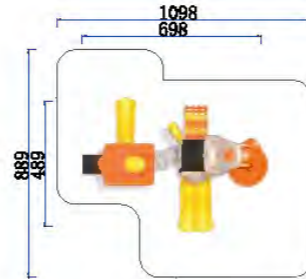

LARGE SLIDE
DREAM SAIL SERIES

FY049-01

- 3+ Age Group 3-12
- Capacity 12
- Use Zone 1098x889cm
- Structure Size 698x489x430cm

FY050-01

- 3+ Age Group 3-12
- Capacity 20
- Use Zone 1196x988cm
- Structure Size 796x588x430cm