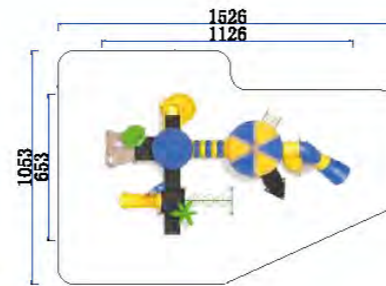

PROCOVER RECUBRIMIENTOS SAS

LARGE SLIDE
TROPICAL RAIN FOREST SERIES

FY067-01

- Age Group 3-12
- Capacity 20
- Use Zone 1204x1040cm
- Structure Size 804x640x488cm

FY068-01

- Age Group 3-12
- Capacity 11
- Use Zone 1128x1007cm
- Structure Size 728x607x370cm

FY067-02

- Age Group 3-12
- Capacity 12
- Use Zone 1526x1053cm
- Structure Size 1126x653x608cm

FY068-02

- Age Group 3-12
- Capacity 10
- Use Zone 1364x1062cm
- Structure Size 964x662x498cm

Company Profile

Outdoor Playground Products

Large Slide

Inclusive Playground

Gym Training Equipment

Rope Climbing Playsets

Non-standard Playground

HPL Playground

HDPE Playground

Wooden Playground

Swings

Carousel

Seesaw

Spring Rider

Puzzle Panel

Park Musical Instruments

Dog Park Playground

Playground Turf

Park Fitness Equipment

Indoor Playground Products