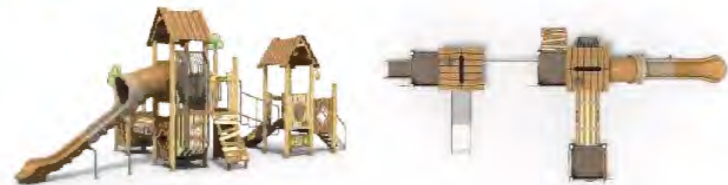

FY167-02
 3+ Age Group 3-12
 Capacity 20
 Use Zone 1490x880cm
 Structure Size 1090x480x452cm

FY168-02
 3+ Age Group 3-12
 Capacity 18
 Use Zone 1093x1010cm
 Structure Size 693x610x356cm

Company Profile
Outdoor Playground Products
Large Slide
Inclusive Playground
Gym Training Equipment
Rope Climbing Playsets
Non-standard Playground
HPL Playground
HDPE Playground
Wooden Playground
Swings
Carousel
Seesaw
Spring Rider
Puzzle Panel
Park Musical Instruments
Dog Park Playground
Playground Turf
Park Fitness Equipment
Indoor Playground Products