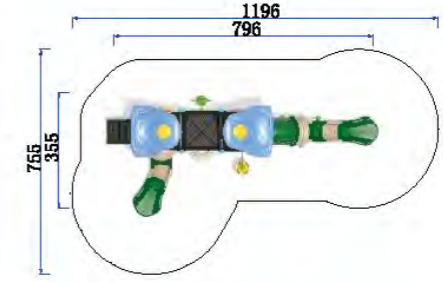

Playground Turf

Park Fitness Equipment

Indoor Playground Products

PROCOVER RECUBRIMIENTOS SAS

LARGE SLIDE
MAGIC TREE HOUSE SERIES

FY051-01	
Age Group	3-12
Capacity	24
Use Zone	1061x986cm
Structure Size	661x586x423cm