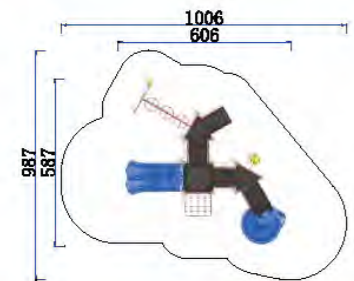

FY101-02

- 3+ Age Group 3-12
- Capacity 15
- Use Zone 1006x987cm
- Structure Size 606x587x274cm