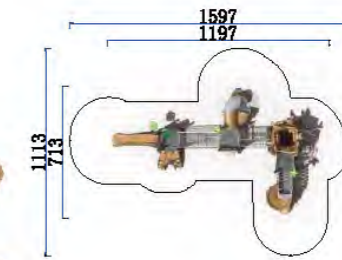

FY017-02	
3+ Age Group	3-12
Capacity	20
Use Zone	1267x1049cm
Structure Size	867x649x428cm

FY018-02	
3+ Age Group	3-12
Capacity	25
Use Zone	1597x1113cm
Structure Size	1197x713x437cm