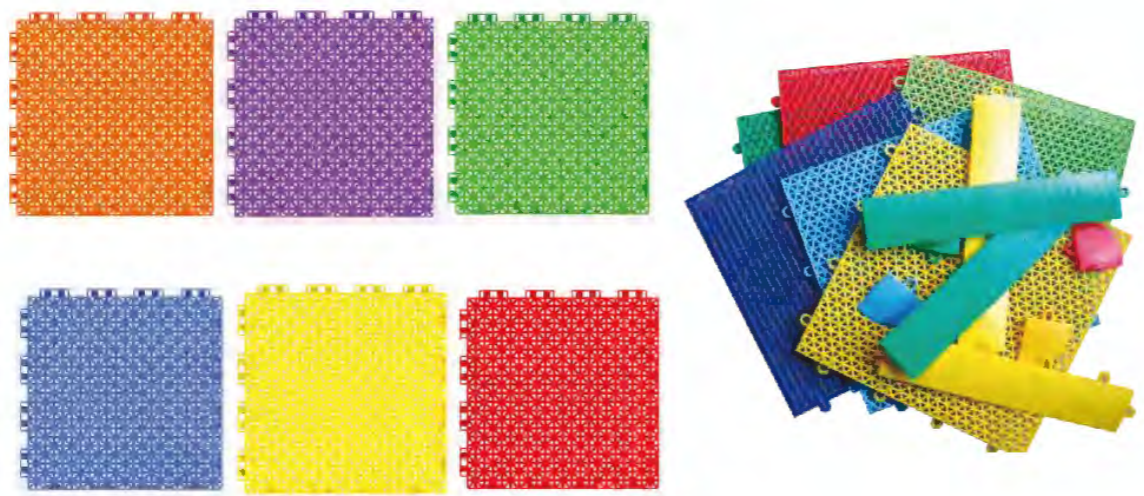

PROCOVER RECUBRIMIENTOS SAS

PLAYGROUND TURF

Suspended Floor Mat

FY231-01 Size:25x25x1.3cm