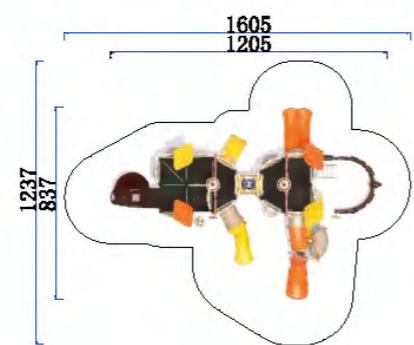

Company Profile
Outdoor Playground Products
Large Slide
Inclusive Playground
Gym Training Equipment
Rope Climbing Playsets
Non-standard Playground
HPL Playground
HDPE Playground
Wooden Playground
Swings
Carousel
Seesaw
Spring Rider
Puzzle Panel
Park Musical Instruments
Dog Park Playground
Playground Turf
Park Fitness Equipment
Indoor Playground Products

CRA 77 B #45G-37

Medellín- Colombia

HAPPY CHILDHOOD FEIYOU TOGETHER 070
+57 3106464759