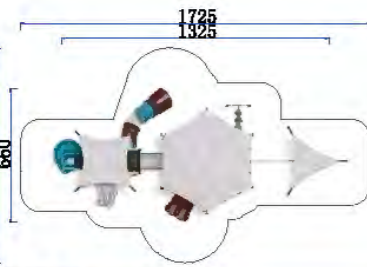

FY097-02

- 3+ Age Group 3-12
- Capacity 20
- Use Zone 1208x934cm
- Structure Size 808x534x480cm

FY097-03

- 3+ Age Group 3-12
- Capacity 25
- Use Zone 1725x1060cm
- Structure Size 1325x660x570cm

FY098-01

- 3+ Age Group 3-12
- Capacity 10
- Use Zone 859x880cm
- Structure Size 459x480x490cm