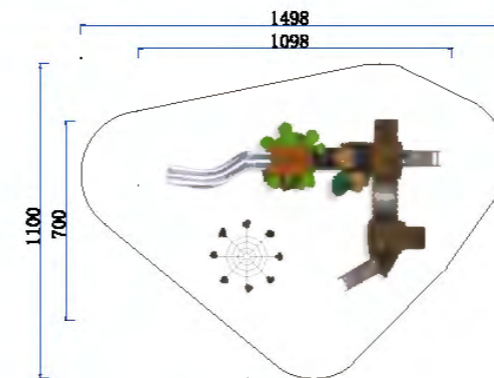

Dog Park Playground

Playground Turf

Park Fitness Equipment

Indoor Playground Products

PROCOVER RECUBRIMIENTOS SAS

FY019-01

- Age Group 3-12
- Capacity 16
- Use Zone 1498x1100cm
- Structure Size 1098x700x430cm