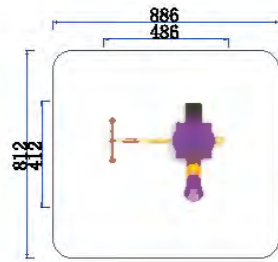

PROCOVER RECUBRIMIENTOS SAS

LARGE SLIDE
CLASSIC SLIDE SERIES

FY083-01

- 3+ Age Group 3-12
- Capacity 4
- Use Zone 886x812cm
- Structure Size 486x412x367cm