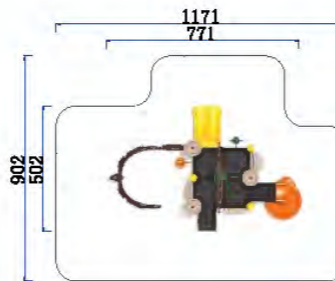

FY072-01

- 3+ Age Group 3-12
- Capacity 24
- Use Zone 1617x1127cm
- Structure Size 1217x727x544cm

FY071-02

- 3+ Age Group 3-12
- Capacity 12
- Use Zone 1171x902cm
- Structure Size 771x502x514cm

FY072-02

- 3+ Age Group 3-12
- Capacity 25
- Use Zone 1640x1082cm
- Structure Size 1240x682x600cm