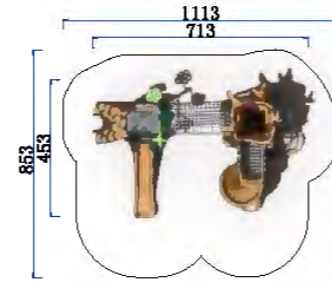

PROCOVER RECUBRIMIENTOS SAS

LARGE SLIDE
JUNGLE TRAVERSE SERIES