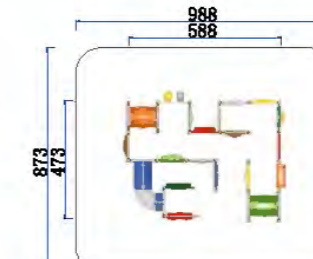

FY096-03

- 3+ Age Group 3-12
- Capacity 10
- Use Zone 988x873cm
- Structure Size 588x473x166cm

Company Profile

Outdoor Playground Products

Large Slide

Inclusive Playground

Gym Training Equipment

Rope Climbing Playsets

Non-standard Playground

HPL Playground

HDPE Playground

Wooden Playground

Swings

Carousel

Seesaw

Spring Rider

Puzzle Panel

Park Musical Instruments

Dog Park Playground

Playground Turf

Park Fitness Equipment

Indoor Playground Products