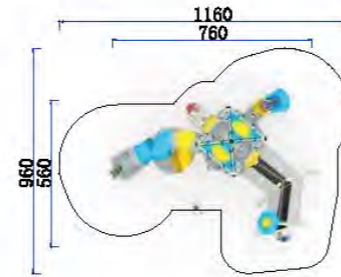

PROCOVER RECUBRIMIENTOS SAS

LARGE SLIDE
MAGIC TREE HOUSE SERIES