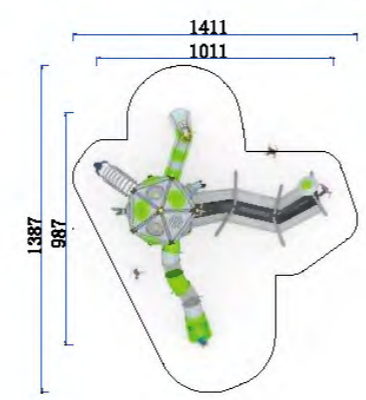

CRA 77 B #45G-37

Medellín- Colombia

HAPPY CHILDHOOD FEIYOU TOGETHER 078
+57 3106464759