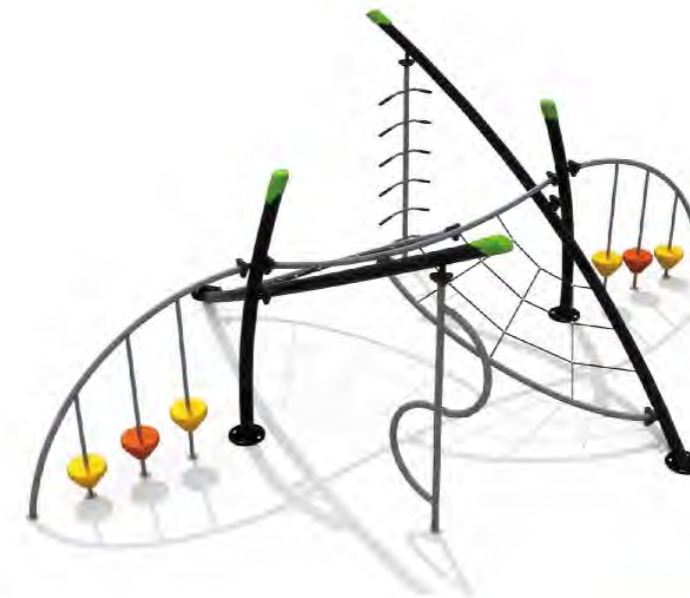

FY126-01

- Age Group 5-12
- Capacity 8
- Use Zone 1180×960cm
- Structure Size 780×560×275cm