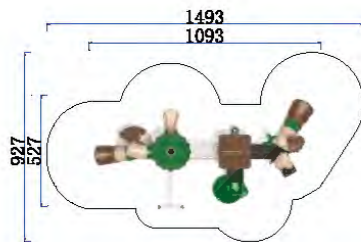

FY105-03

- 3+ Age Group 3-12
- Capacity 20
- Use Zone 1493x927cm
- Structure Size 1093x527x517cm