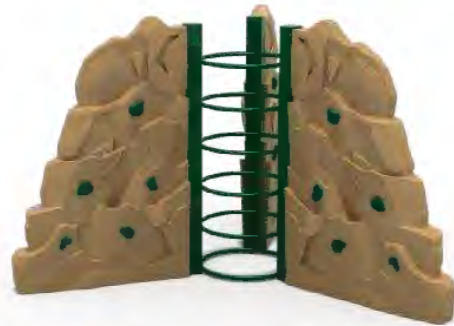

FY255-03 Size: 302x302x150cm