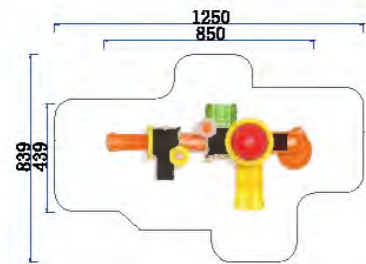

PROCOVER RECUBRIMIENTOS SAS

LARGE SLIDE CLASSIC SLIDE SERIES

FY091-01

- Age Group 3-12
- Capacity 10
- Use Zone 1003x794cm
- Structure Size 603x394x370cm

FY092-01

- Age Group 3-12
- Capacity 12
- Use Zone 933x754cm
- Structure Size 533x354x370cm