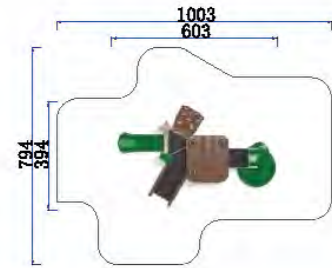

PROCOVER RECUBRIMIENTOS SAS

LARGE SLIDE CLASSIC SLIDE SERIES

FY091-01

- Age Group 3-12
- Capacity 10
- Use Zone 1003x794cm
- Structure Size 603x394x370cm