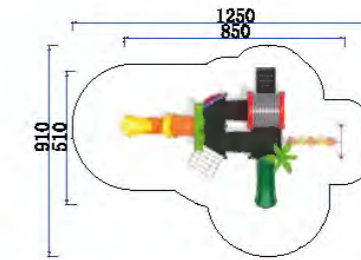

Playground Turf

Park Fitness Equipment

Indoor Playground Products

PROCOVER RECUBRIMIENTOS SAS

LARGE SLIDE
CLASSIC SLIDE SERIES 

FY099-01

- 3+ Age Group 3-12
- Capacity 15
- Use Zone 1306x846cm
- Structure Size 906x446x370cm