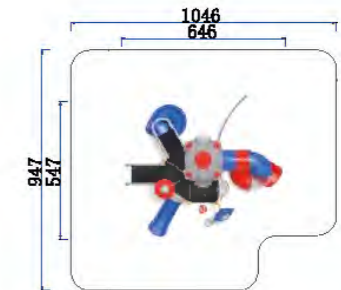

FY056-01

- Age Group 3-12
- Capacity 15
- Use Zone 1070x942cm
- Structure Size 670x542x505cm

FY055-02

- Age Group 3-12
- Capacity 16
- Use Zone 1331x1046cm
- Structure Size 931x646x475cm

FY056-02

- Age Group 3-12
- Capacity 16
- Use Zone 1046x947cm
- Structure Size 646x547x535cm