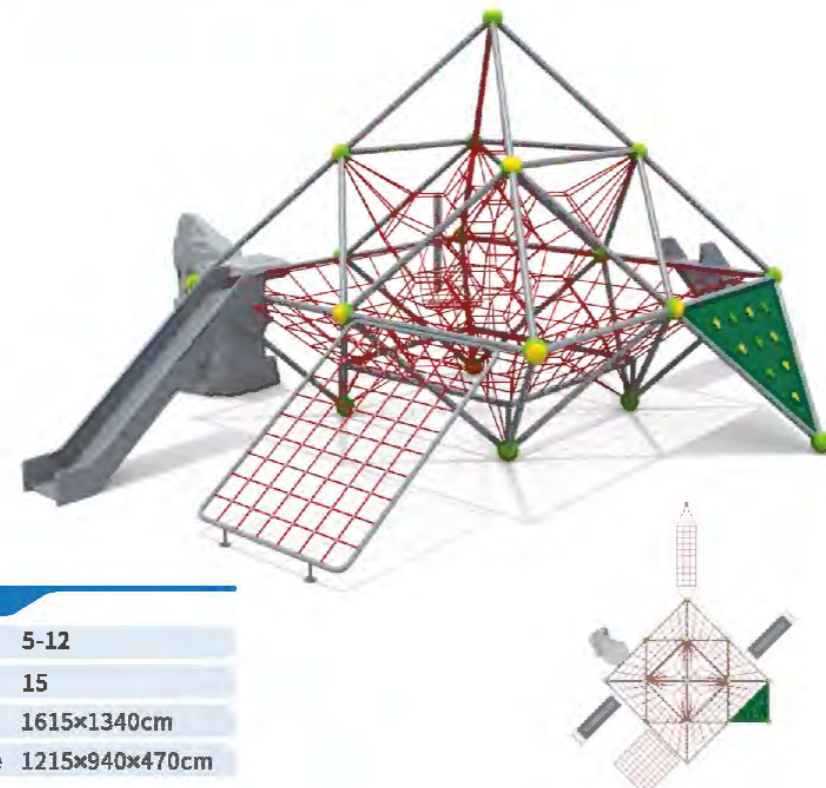

FY139-02

- 5+ Age Group 5-12
- Capacity 15
- Use Zone 1615x1340cm
- Structure Size 1215x940x470cm

FY140-02

- 5+ Age Group 5-12
- Capacity 8
- Use Zone 930x930cm
- Structure Size 530x530x565cm

Company Profile
Outdoor Playground Products
Large Slide
Inclusive Playground
Gym Training Equipment
Rope Climbing Playsets
Non-standard Playground
HPL Playground
HDPE Playground
Wooden Playground
Swings
Carousel
Seesaw
Spring Rider
Puzzle Panel
Park Musical Instruments
Dog Park Playground
Playground Turf
Park Fitness Equipment
Indoor Playground Products