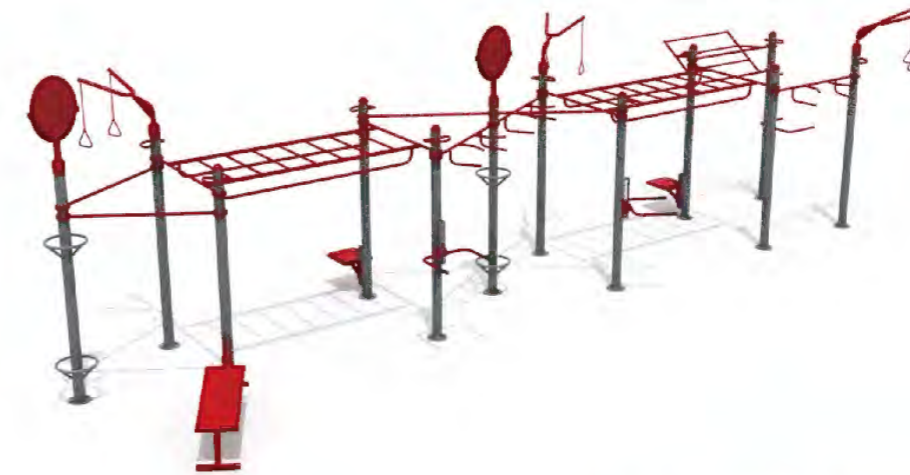

FY129-02

- Age Group 5-12
- Capacity 7
- Use Zone 1350x525cm
- Structure Size 950x125x280cm

FY130-02

- Age Group 5-12
- Capacity 15
- Use Zone 1540x775cm
- Structure Size 1140x375x325cm

Company Profile
Outdoor Playground Products
Large Slide
Inclusive Playground
Gym Training Equipment
Rope Climbing Playsets
Non-standard Playground
HPL Playground
HDPE Playground
Wooden Playground
Swings
Carousel
Seesaw
Spring Rider
Puzzle Panel
Park Musical Instruments
Dog Park Playground
Playground Turf
Park Fitness Equipment
Indoor Playground Products