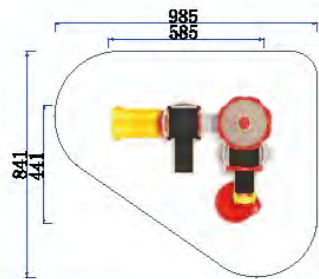

FY095-01

- 3+ Age Group 3-12
- Capacity 5
- Use Zone 811x611cm
- Structure Size 411x211x310cm

FY096-01

- 3+ Age Group 3-12
- Capacity 5
- Use Zone 936x821cm
- Structure Size 536x421x363cm

FY095-02

- 3+ Age Group 3-12
- Capacity 10
- Use Zone 985x841cm
- Structure Size 585x441x490cm