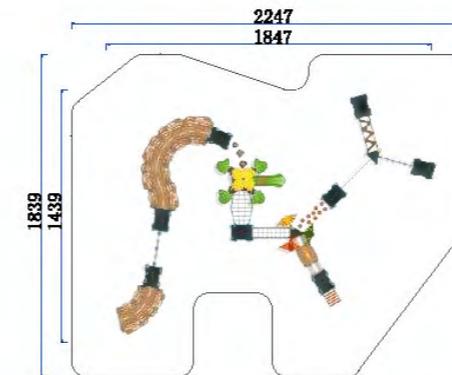

Dog Park Playground

Playground Turf

Park Fitness Equipment

Indoor Playground Products

PROCOVER RECUBRIMIENTOS SAS

FY031-01
 3+ Age Group 3-12
 Capacity 40
 Use Zone 2247x1839cm
 Structure Size 1847x1439x390cm