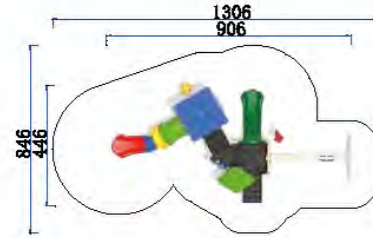

Playground Turf

Park Fitness Equipment

Indoor Playground Products

PROCOVER RECUBRIMIENTOS SAS

LARGE SLIDE
CLASSIC SLIDE SERIES 

FY099-01

- 3+ Age Group 3-12
- Capacity 15
- Use Zone 1306x846cm
- Structure Size 906x446x370cm