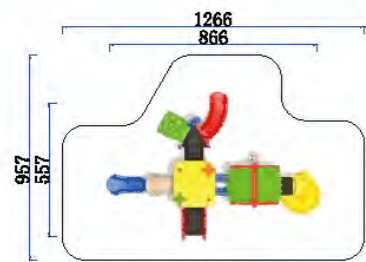

FY109-03

- 3+ Age Group 3-12
- Capacity 16
- Use Zone 1266x957cm
- Structure Size 866x557x407cm