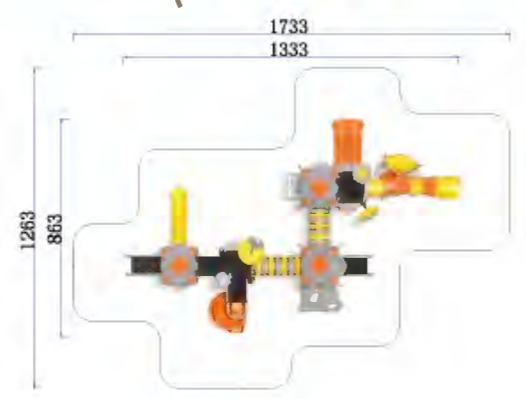

Dog Park Playground

Playground Turf

Park Fitness Equipment

Indoor Playground Products

PROCOVER RECUBRIMIENTOS SAS

FY053-01	
3+ Age Group	3-12
Capacity	32
Use Zone	1733x1263cm
Structure Size	1333x863x615cm

Galaxy Series