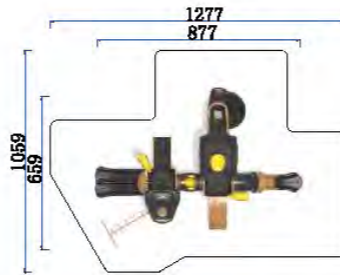

PROCOVER RECUBRIMIENTOS SAS

LARGE SLIDE
MAGIC TREE HOUSE SERIES

FY051-01	
Age Group	3-12
Capacity	24
Use Zone	1061x986cm
Structure Size	661x586x423cm

FY052-01	
Age Group	3-12
Capacity	16
Use Zone	1196x755cm
Structure Size	796x355x400cm

FY051-02	
Age Group	3-12
Capacity	28
Use Zone	1277x1059cm
Structure Size	877x659x489cm

FY052-02	
Age Group	3-12
Capacity	16
Use Zone	939x814cm
Structure Size	539x414x334cm

Company Profile

Outdoor Playground Products

Large Slide

Inclusive Playground

Gym Training Equipment

Rope Climbing Playsets

Non-standard Playground

HPL Playground

HDPE Playground

Wooden Playground

Swings

Carousel

Seesaw

Spring Rider

Puzzle Panel

Park Musical Instruments

Dog Park Playground

Playground Turf

Park Fitness Equipment

Indoor Playground Products