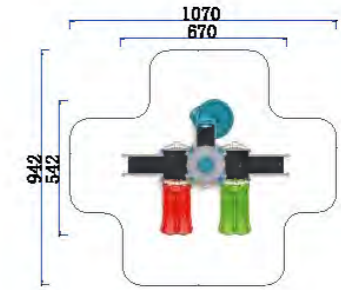

FY056-01

- Age Group 3-12
- Capacity 15
- Use Zone 1070x942cm
- Structure Size 670x542x505cm

FY055-02

- Age Group 3-12
- Capacity 16
- Use Zone 1331x1046cm
- Structure Size 931x646x475cm

FY056-02

- Age Group 3-12
- Capacity 16
- Use Zone 1046x947cm
- Structure Size 646x547x535cm