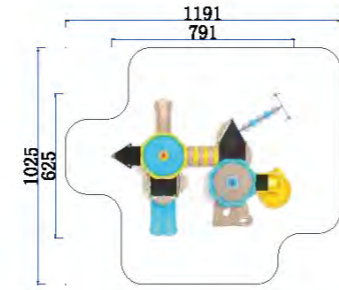

PROCOVER RECUBRIMIENTOS SAS

LARGE SLIDE
HAPPY CASTLE SERIES