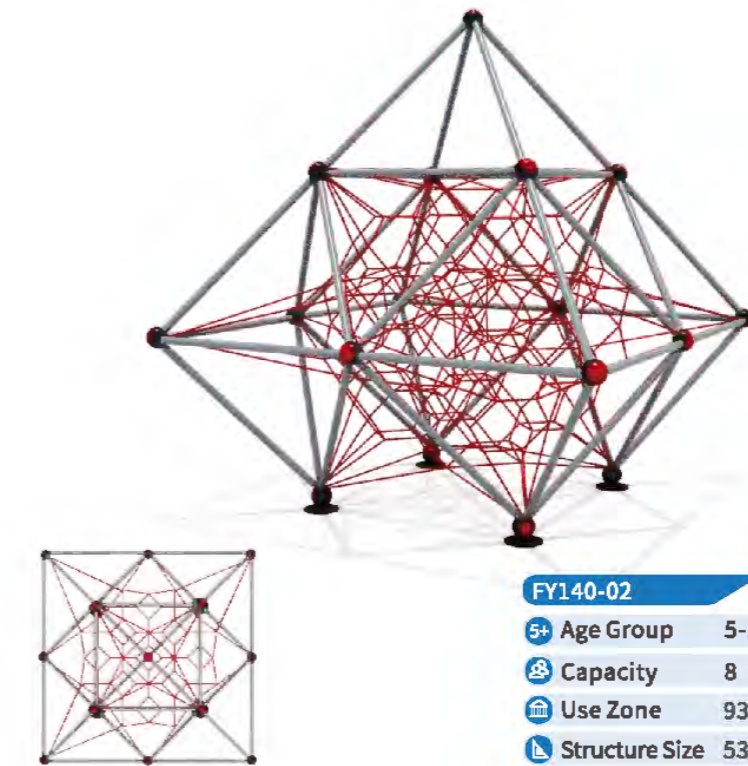

FY139-02

- 5+ Age Group 5-12
- Capacity 15
- Use Zone 1615x1340cm
- Structure Size 1215x940x470cm

FY140-02

- 5+ Age Group 5-12
- Capacity 8
- Use Zone 930x930cm
- Structure Size 530x530x565cm

Company Profile
Outdoor Playground Products
Large Slide
Inclusive Playground
Gym Training Equipment
Rope Climbing Playsets
Non-standard Playground
HPL Playground
HDPE Playground
Wooden Playground
Swings
Carousel
Seesaw
Spring Rider
Puzzle Panel
Park Musical Instruments
Dog Park Playground
Playground Turf
Park Fitness Equipment
Indoor Playground Products