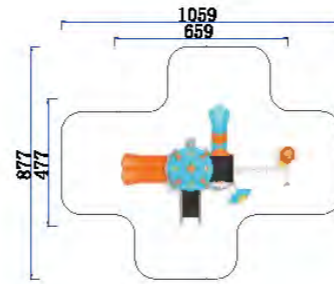

PROCOVER RECUBRIMIENTOS SAS

LARGE SLIDE
OUT SPACE SERIES