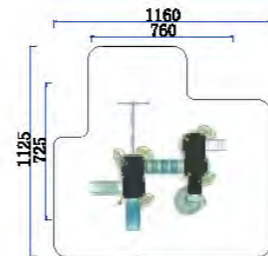

FY037-02	
3+ Age Group	3-12
Capacity	20
Use Zone	1160x1125cm
Structure Size	760x725x430cm

FY038-01	
3+ Age Group	3-12
Capacity	30
Use Zone	1395x1296cm
Structure Size	995x896x520cm

FY038-02	
3+ Age Group	3-12
Capacity	20
Use Zone	1422x928cm
Structure Size	1022x528x490cm