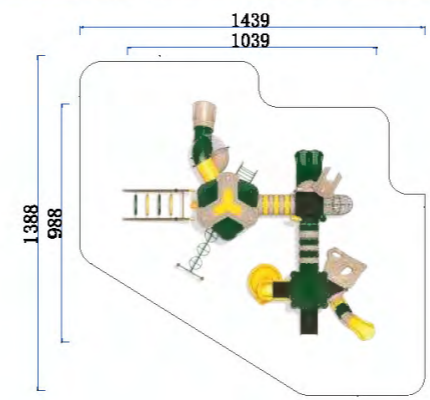

PROCOVER RECUBRIMIENTOS SAS

FY043-01

- Age Group 3-12
- Capacity 44
- Use Zone 1439x1388cm
- Structure Size 1039x988x525cm

Sunshine Dream Series

- Company Profile
- Outdoor Playground Products
- Large Slide
- Inclusive Playground
- Gym Training Equipment
- Rope Climbing Playsets
- Non-standard Playground
- HPL Playground
- HDPE Playground
- Wooden Playground
- Swings
- Carousel
- Seesaw
- Spring Rider
- Puzzle Panel
- Park Musical Instruments
- Dog Park Playground
- Playground Turf
- Park Fitness Equipment
- Indoor Playground Products

CRA 77 B #45G-37

Medellín- Colombia

HAPPY CHILDHOOD FEIYOU TOGETHER 044
+57 3106464759