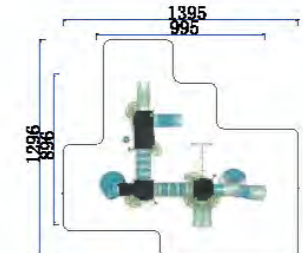

FY037-02	
3+ Age Group	3-12
Capacity	20
Use Zone	1160x1125cm
Structure Size	760x725x430cm

FY038-01	
3+ Age Group	3-12
Capacity	30
Use Zone	1395x1296cm
Structure Size	995x896x520cm

FY038-02	
3+ Age Group	3-12
Capacity	20
Use Zone	1422x928cm
Structure Size	1022x528x490cm