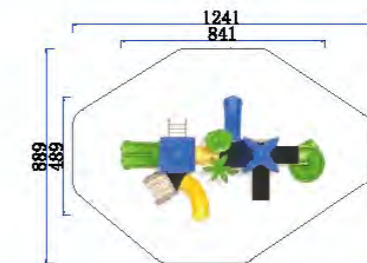

FY091-02

- Age Group 3-12
- Capacity 14
- Use Zone 1250x839cm
- Structure Size 850x439x390cm

FY092-02

- Age Group 3-12
- Capacity 12
- Use Zone 1134x752cm
- Structure Size 734x352x370cm

FY091-03

- Age Group 3-12
- Capacity 20
- Use Zone 1364x941cm
- Structure Size 964x541x392cm