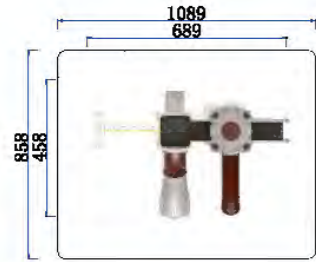

Dog Park Playground

Playground Turf

Park Fitness Equipment

Indoor Playground Products

PROCOVER RECUBRIMIENTOS SAS

LARGE SLIDE
CLASSIC SLIDE SERIES

FY107-01

- 3+ Age Group 3-12
- Capacity 12
- Use Zone 1089x858cm
- Structure Size 689x458x475cm