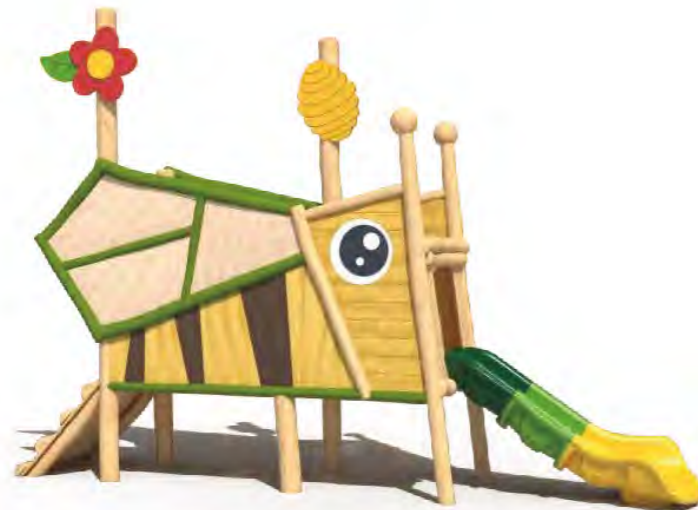

FY196-02

- 3+ Age Group 3-12
- Capacity 10
- Use Zone 1010x620cm
- Structure Size 610x220x325cm

Company Profile
Outdoor Playground Products
Large Slide
Inclusive Playground
Gym Training Equipment
Rope Climbing Playsets
Non-standard Playground
HPL Playground
HDPE Playground
Wooden Playground
Swings
Carousel
Seesaw
Spring Rider
Puzzle Panel
Park Musical Instruments
Dog Park Playground
Playground Turf
Park Fitness Equipment
Indoor Playground Products

FY197-02
 3+ Age Group 3-12
 Capacity 6
 Use Zone 915x520cm
 Structure Size 515x120x370cm

FY198-02
 3+ Age Group 3-12
 Capacity 8
 Use Zone 1142x805cm
 Structure Size 742x405x320cm

Company Profile
Outdoor Playground Products
Large Slide
Inclusive Playground
Gym Training Equipment
Rope Climbing Playsets
Non-standard Playground
HPL Playground
HDPE Playground
Wooden Playground
Swings
Carousel
Seesaw
Spring Rider
Puzzle Panel
Park Musical Instruments
Dog Park Playground
Playground Turf
Park Fitness Equipment
Indoor Playground Products