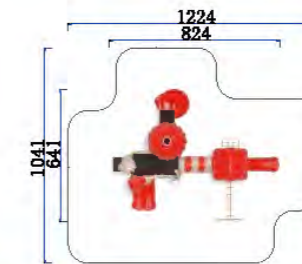

FY088-03

- Age Group 3-12
- Capacity 20
- Use Zone 1224x1041cm
- Structure Size 824x641x407cm