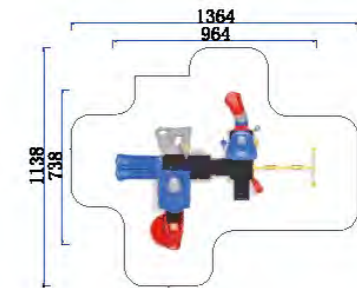

FY049-02

- 3+ Age Group 3-12
- Capacity 8
- Use Zone 1333x1182cm
- Structure Size 933x782x489cm

FY050-02

- 3+ Age Group 3-12
- Capacity 24
- Use Zone 1364x1138cm
- Structure Size 964x738x489cm