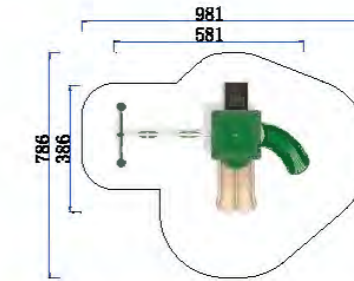

Playground Turf

Park Fitness Equipment

Indoor Playground Products

PROCOVER RECUBRIMIENTOS SAS

LARGE SLIDE CLASSIC SLIDE SERIES

FY101-01

- 3+ Age Group 3-12
- Capacity 8
- Use Zone 920x814cm
- Structure Size 520x414x433cm