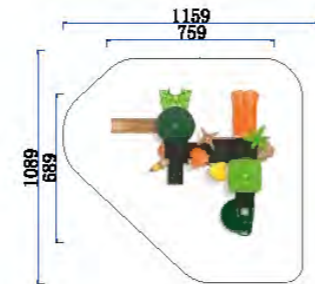

PROCOVER RECUBRIMIENTOS SAS

LARGE SLIDE
GARDEN STRAW SERIES

FY029-01

3+ Age Group 3-12
Capacity 25
Use Zone 1233x1085cm
Structure Size 833x685x453cm

FY030-01

3+ Age Group 3-12
Capacity 20
Use Zone 1372x937cm
Structure Size 972x537x453cm

FY029-02

3+ Age Group 3-12
Capacity 25
Use Zone 1159x1089cm
Structure Size 759x689x423cm

FY030-02

3+ Age Group 3-12
Capacity 30
Use Zone 1369x1257cm
Structure Size 969x857x533cm

Company Profile

Outdoor Playground Products

Large Slide

Inclusive Playground

Gym Training Equipment

Rope Climbing Playsets

Non-standard Playground

HPL Playground

HDPE Playground

Wooden Playground

Swings

Carousel

Seesaw

Spring Rider

Puzzle Panel

Park Musical Instruments

Dog Park Playground

Playground Turf

Park Fitness Equipment

Indoor Playground Products