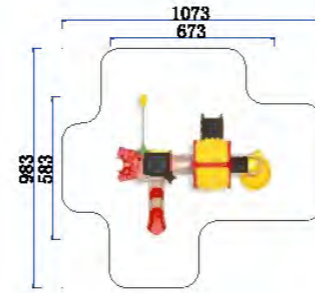

PROCOVER RECUBRIMIENTOS SAS

LARGE SLIDE
DREAM FOREST SERIES