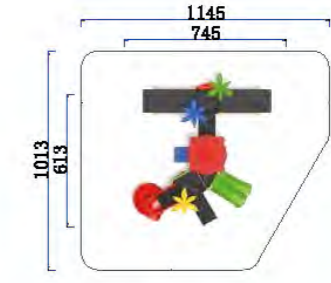

FY114-01

- 3+ Age Group 3-12
- Capacity 20
- Use Zone 1145x1013cm
- Structure Size 745x613x367cm

FY113-02

- 3+ Age Group 3-12
- Capacity 20
- Use Zone 1340x1304cm
- Structure Size 940x904x379cm

FY114-02

- 3+ Age Group 3-12
- Capacity 25
- Use Zone 1092x1060cm
- Structure Size 692x660x307cm