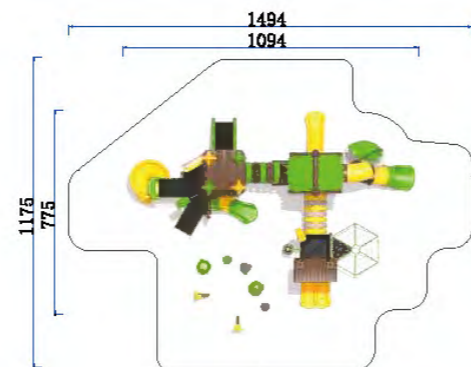

CRA 77 B #45G-37

Medellín- Colombia

HAPPY CHILDHOOD FEIYOU TOGETHER 024
+57 3106464759