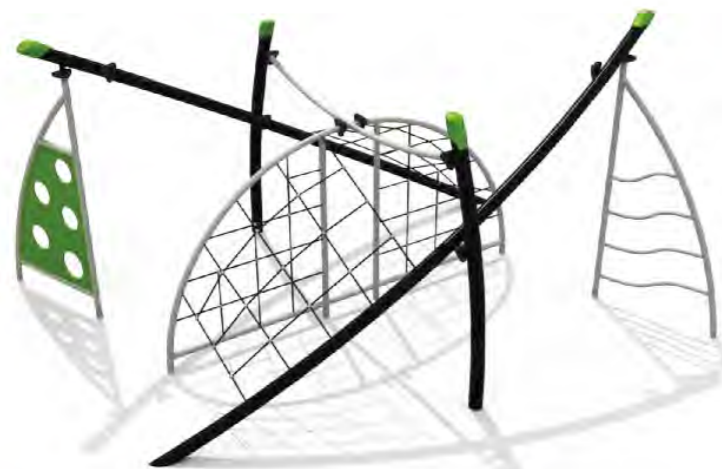

FY125-02

- Age Group 5-12
- Capacity 10
- Use Zone 930×920cm
- Structure Size 530×520×275cm

FY126-02

- Age Group 5-12
- Capacity 10
- Use Zone 935×785cm
- Structure Size 535×385×275cm

Company Profile
Outdoor Playground Products
Large Slide
Inclusive Playground
Gym Training Equipment
Rope Climbing Playsets
Non-standard Playground
HPL Playground
HDPE Playground
Wooden Playground
Swings
Carousel
Seesaw
Spring Rider
Puzzle Panel
Park Musical Instruments
Dog Park Playground
Playground Turf
Park Fitness Equipment
Indoor Playground Products