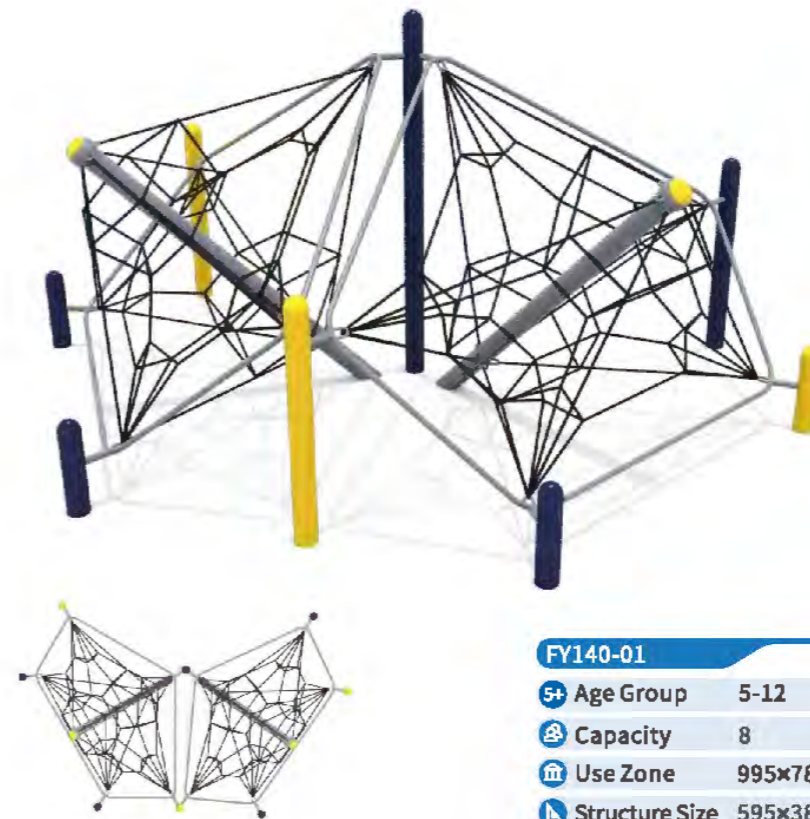

FY140-01

- 5+ Age Group 5-12
- Capacity 8
- Use Zone 995x785cm
- Structure Size 595x385x275cm