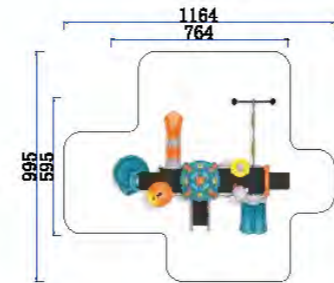

FY060-01

- 3+ Age Group 3-12
- Capacity 22
- Use Zone 1241x934cm
- Structure Size 841x534x393cm

FY059-02

- 3+ Age Group 3-12
- Capacity 20
- Use Zone 1164x995cm
- Structure Size 764x595x463cm

FY060-02

- 3+ Age Group 3-12
- Capacity 19
- Use Zone 1364x1050cm
- Structure Size 964x650x437cm