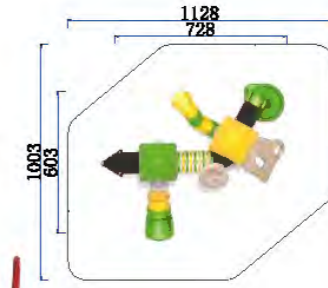

FY067-01

- Age Group 3-12
- Capacity 20
- Use Zone 1204x1040cm
- Structure Size 804x640x488cm

FY068-01

- Age Group 3-12
- Capacity 11
- Use Zone 1128x1007cm
- Structure Size 728x607x370cm