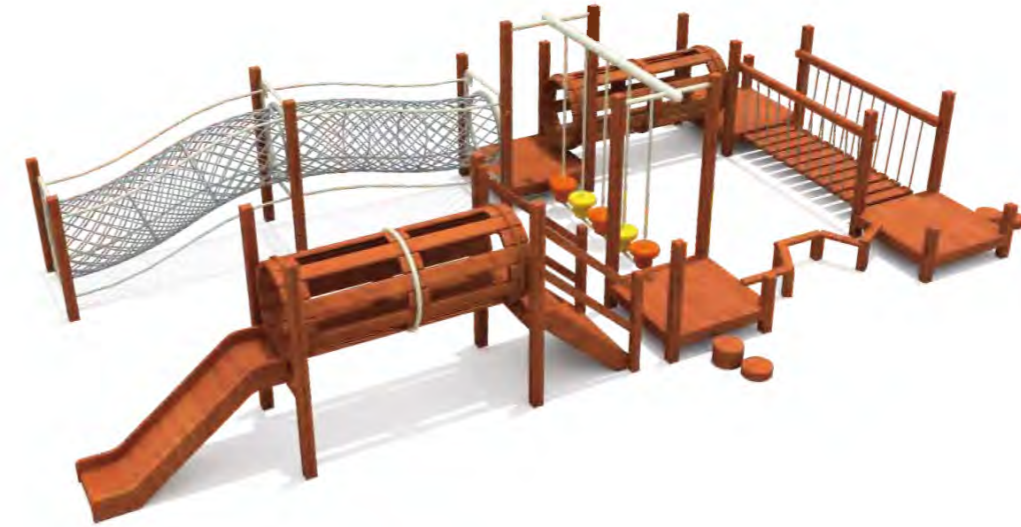

Playground Turf

Park Fitness Equipment

Indoor Playground Products

PROCOVER RECUBRIMIENTOS SAS

WOODEN PLAYGROUND
ROSEWOOD SERIES

- FY209-01**
- Age Group 3-12
- Capacity 20
- Use Zone 1185x1000cm
- Structure Size 785x600x500cm