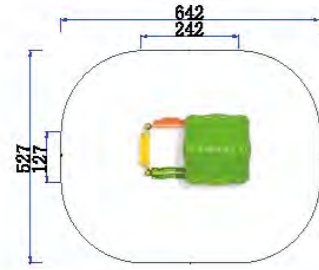

PROCOVER RECUBRIMIENTOS SAS

LARGE SLIDE
CLASSIC SLIDE SERIES

FY093-01

- Age Group 3-12
- Capacity 5
- Use Zone 642x527cm
- Structure Size 242x127x355cm