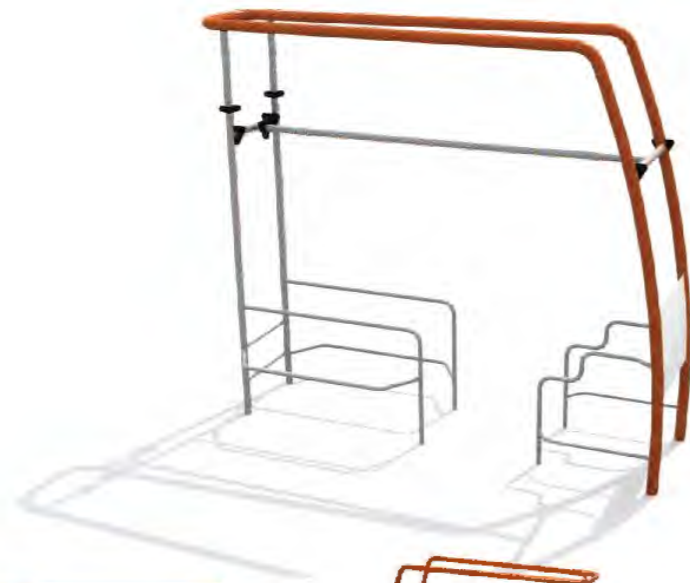

PROCOVER RECUBRIMIENTOS SAS

GYM TRAINING EQUIPMENT

FY127-01

- Age Group 5-12
- Capacity 2
- Use Zone 790x525cm
- Structure Size 390x125x280cm