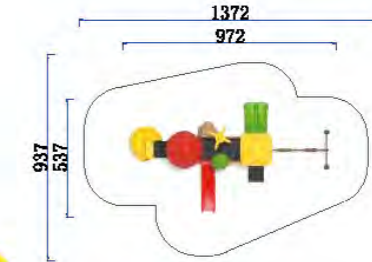

Garden Straw Series

CRA 77 B #45G-37

Medellín- Colombia

HAPPY CHILDHOOD FEIYOU TOGETHER 028
+57 3106464759

PROCOVER RECUBRIMIENTOS SAS

LARGE SLIDE
GARDEN STRAW SERIES

FY029-01

3+ Age Group 3-12
Capacity 25
Use Zone 1233x1085cm
Structure Size 833x685x453cm