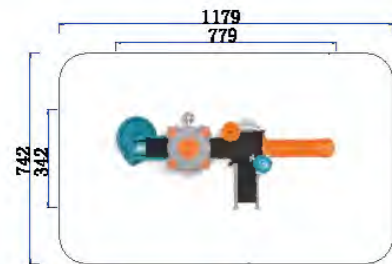

- Age Group 3-12
- Capacity 10
- Use Zone 1019x995cm
- Structure Size 619x595x400cm

FY087-02

- Age Group 3-12
- Capacity 12
- Use Zone 1130x1013cm
- Structure Size 730x613x420cm

FY088-02

- Age Group 3-12
- Capacity 8
- Use Zone 1098x811cm
- Structure Size 698x411x463cm