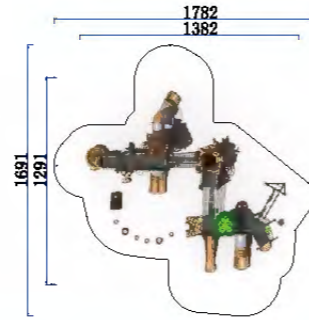

PROCOVER RECUBRIMIENTOS SAS

Jungle Traverse

2025 New Series

- New Technology
- Visual Natural Ecology
- Anti-mold and Anti-corrosion
- Highly Cost Effective Eco-friendly

FY014-01	
Age Group	3-12
Capacity	40
Use Zone	1782x1691cm
Structure Size	1382x1291x517cm