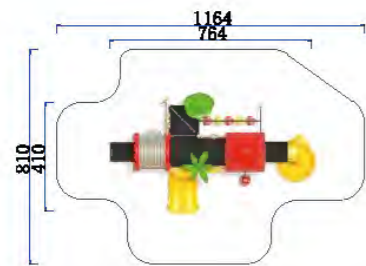

PROCOVER RECUBRIMIENTOS SAS

LARGE SLIDE
CLASSIC SLIDE SERIES

FY089-01

- 3+ Age Group 3-12
- Capacity 8
- Use Zone 852x950cm
- Structure Size 452x550x403cm

FY090-01

- 3+ Age Group 3-12
- Capacity 8
- Use Zone 856x786cm
- Structure Size 456x386x327cm