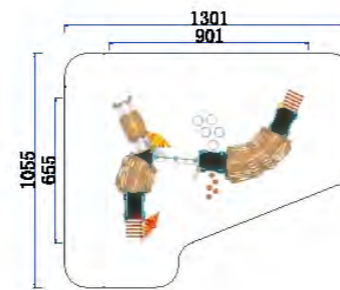

FY033-02

- 3+ Age Group 3-12
- Capacity 22
- Use Zone 1301x1055cm
- Structure Size 901x655x320cm

FY034-01

- 3+ Age Group 3-12
- Capacity 22
- Use Zone 1515x1035cm
- Structure Size 1115x635x390cm

FY034-02

- 3+ Age Group 3-12
- Capacity 35
- Use Zone 1899x1536cm
- Structure Size 1499x1136x440cm