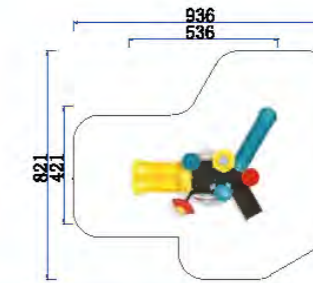

FY095-01

- 3+ Age Group 3-12
- Capacity 5
- Use Zone 811x611cm
- Structure Size 411x211x310cm

FY096-01

- 3+ Age Group 3-12
- Capacity 5
- Use Zone 936x821cm
- Structure Size 536x421x363cm

FY095-02

- 3+ Age Group 3-12
- Capacity 10
- Use Zone 985x841cm
- Structure Size 585x441x490cm