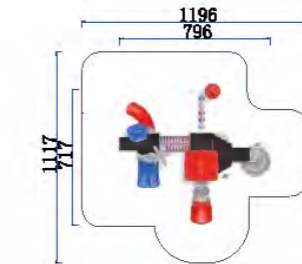

FY086-03

- Age Group 3-12
- Capacity 15
- Use Zone 1196x1117cm
- Structure Size 796x717x418cm