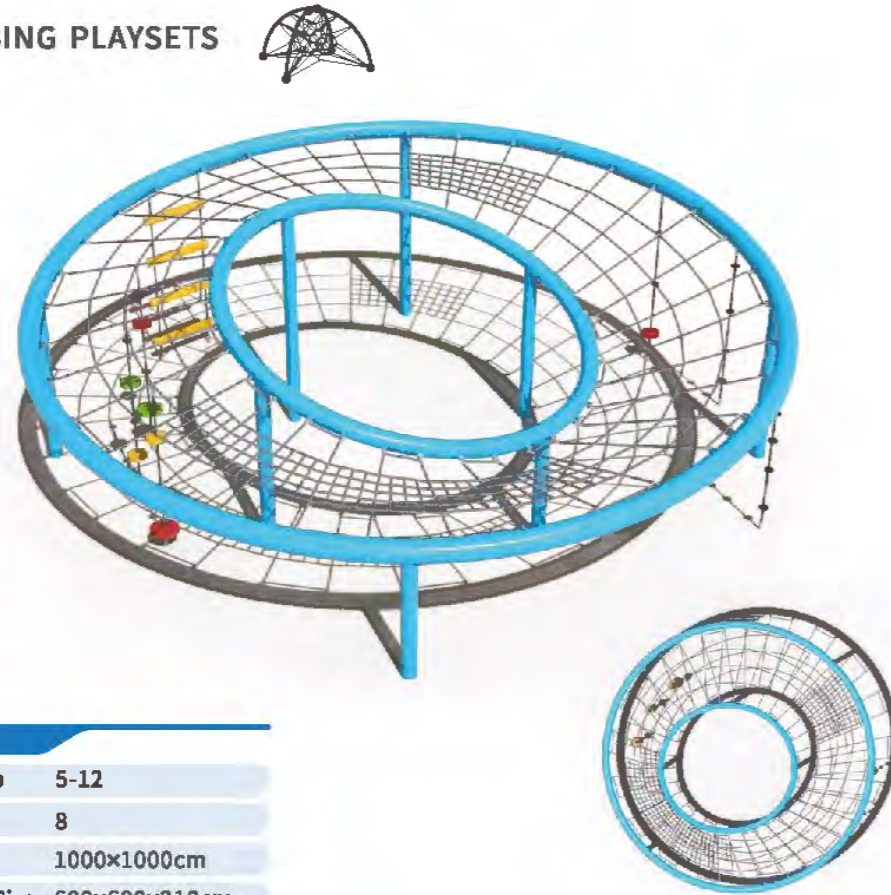

PROCOVER RECUBRIMIENTOS SAS

ROPE CLIMBING PLAYSETS

FY139-01

- 5+ Age Group 5-12
- Capacity 8
- Use Zone 1000x1000cm
- Structure Size 600x600x210cm