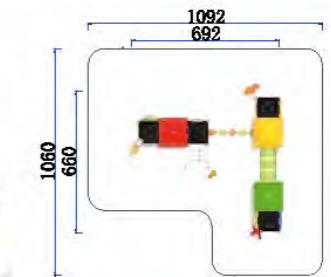

FY114-01

- 3+ Age Group 3-12
- Capacity 20
- Use Zone 1145x1013cm
- Structure Size 745x613x367cm

FY113-02

- 3+ Age Group 3-12
- Capacity 20
- Use Zone 1340x1304cm
- Structure Size 940x904x379cm

FY114-02

- 3+ Age Group 3-12
- Capacity 25
- Use Zone 1092x1060cm
- Structure Size 692x660x307cm