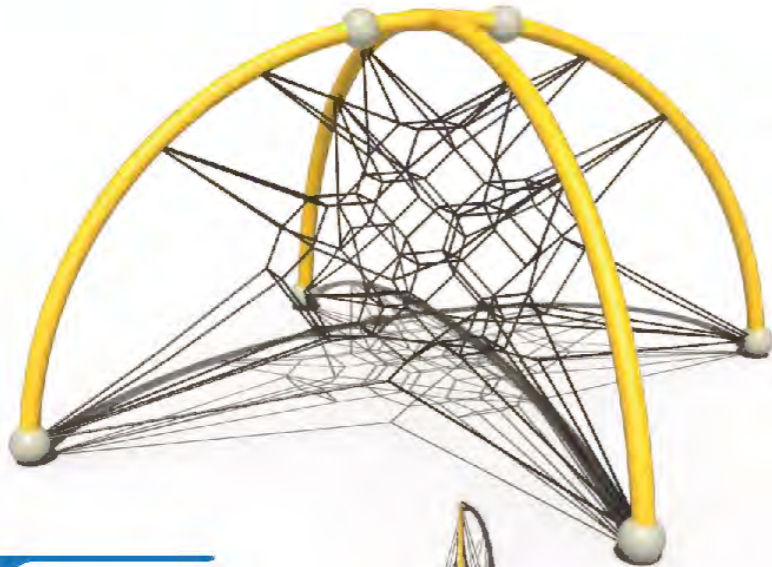

FY141-02
5+ Age Group 5-12
Capacity 5
Use Zone 1000x1000cm
Structure Size 600x600x295cm

FY142-01
5+ Age Group 5-12
Size 388x388x403cm

FY142-02
5+ Age Group 5-12
Size 532x215x265cm

FY142-03
5+ Age Group 5-12
Size 400x400x300cm

FY142-04
5+ Age Group 5-12
Size 400x400x180cm

FY142-05
5+ Age Group 5-12
Size 500x500x230cm

FY142-06
5+ Age Group 5-12
Size 250x250x400cm

FY142-07
5+ Age Group 5-12
Size 200x200x250cm

FY142-08
5+ Age Group 5-12
Size 200x200x220cm

FY142-09
5+ Age Group 5-12
Size 350x350x230cm

Company Profile

Outdoor Playground Products

Large Slide

Inclusive Playground

Gym Training Equipment

Rope Climbing Playsets

Non-standard Playground

HPL Playground

HDPE Playground

Wooden Playground

Swings

Carousel

Seesaw

Spring Rider

Puzzle Panel

Park Musical Instruments

Dog Park Playground

Playground Turf

Park Fitness Equipment

Indoor Playground Products