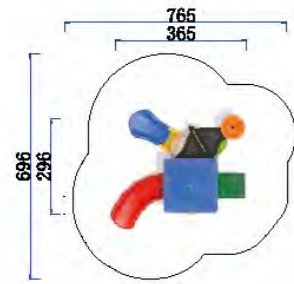

PROCOVER RECUBRIMIENTOS SAS

LARGE SLIDE CLASSIC SLIDE SERIES

FY103-01

- 3+ Age Group 3-12
- Capacity 8
- Use Zone 765x696cm
- Structure Size 365x296x334cm