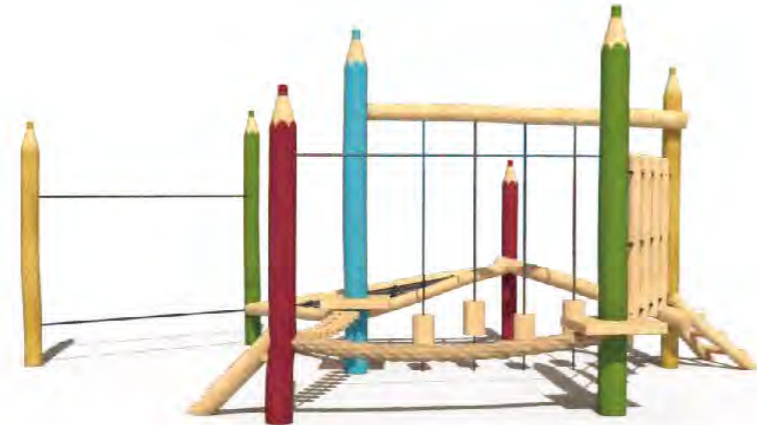

- 3+ Age Group 3-12
- Capacity 10
- Use Zone 860x720cm
- Structure Size 460x320x300cm

FY199-03