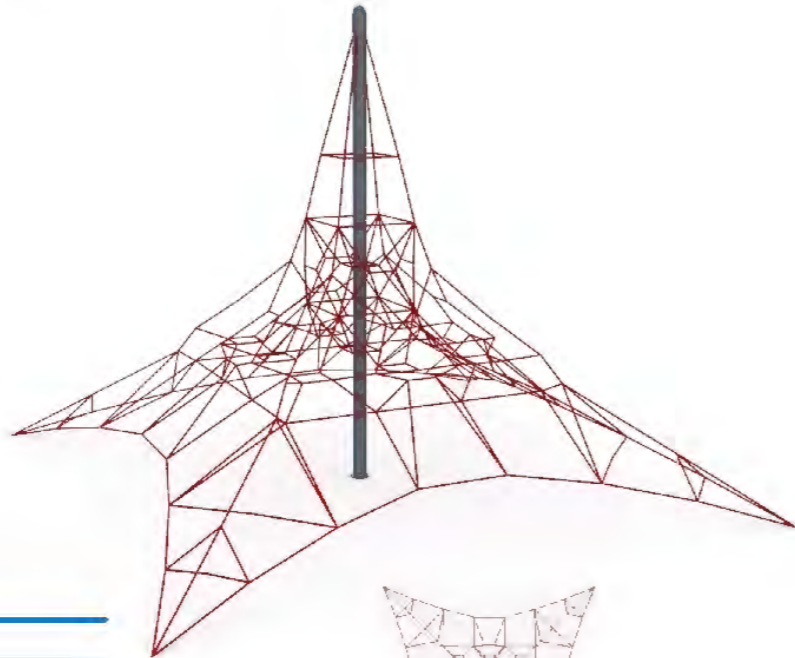

PROCOVER RECUBRIMIENTOS SAS

ROPE CLIMBING PLAYSETS

FY141-01
5+ Age Group 5-12
Capacity 8
Use Zone 1000x1000cm
Structure Size 500x500x385cm