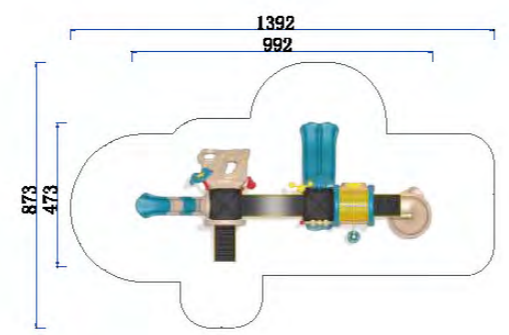

Classic Slide Series

CRA 77 B #45G-37

Medellín- Colombia

HAPPY CHILDHOOD FEIYOU TOGETHER 082
+57 3106464759