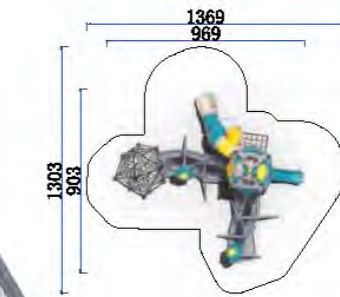

FY080-01	
Age Group	3-12
Capacity	10
Use Zone	1217x816cm
Structure Size	817x416x435cm

FY079-02	
Age Group	3-12
Capacity	30
Use Zone	2167x1047cm
Structure Size	1767x647x530cm

FY080-02	
Age Group	3-12
Capacity	25
Use Zone	1369x1303cm
Structure Size	969x903x530cm