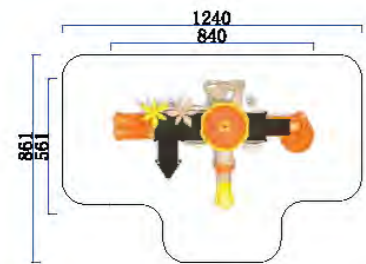

Playground Turf

Park Fitness Equipment

Indoor Playground Products

PROCOVER RECUBRIMIENTOS SAS

LARGE SLIDE
CLASSIC SLIDE SERIES

FY109-01

- 3+ Age Group 3-12
- Capacity 15
- Use Zone 1855x979cm
- Structure Size 1455x579x490cm